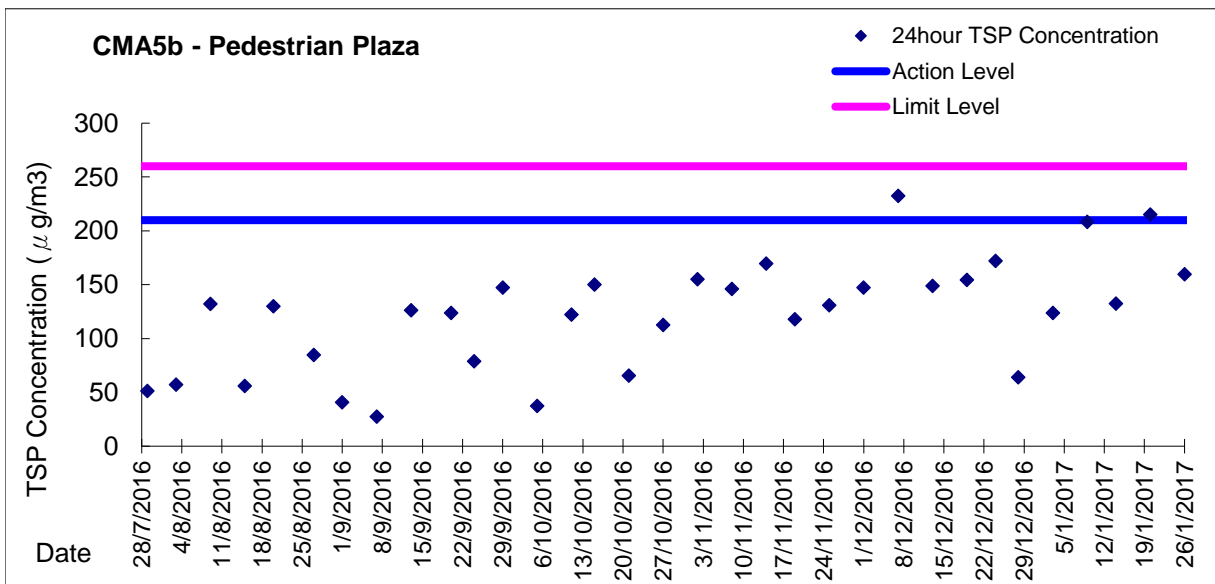

Graphic Presentation of 1 hour TSP Result for EP-376/2009

Graphic Presentation of 24 hour TSP Result for EP-376/2009

Graphic Presentation of 1 hour TSP Result for EP-376/2009

Graphic Presentation of 24 hour TSP Result for EP-376/2009