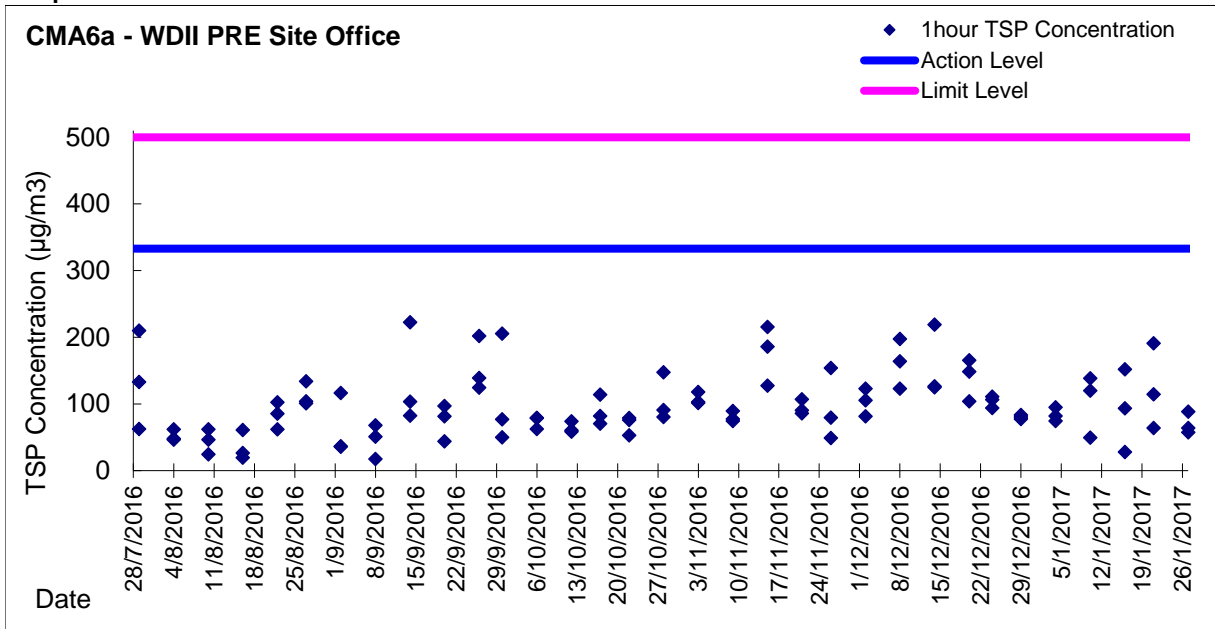

Graphic Presentation of 1 hour TSP Result for EP-376/2009

Graphic Presentation of 24 hour TSP Result for EP-376/2009

Graphic Presentation of 1 hour TSP Result for EP-376/2009

Graphic Presentation of 24 hour TSP Result for EP-376/2009