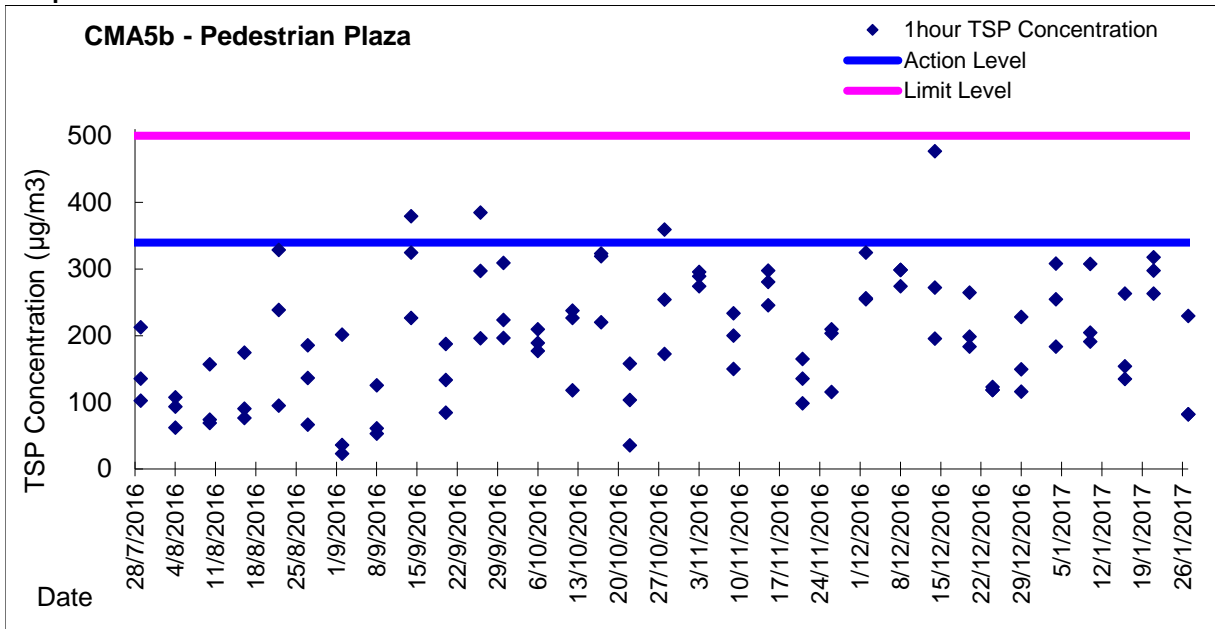

Graphic Presentation of 1 hour TSP Result for EP-376/2009

Graphic Presentation of 24 hour TSP Result for EP-376/2009

Graphic Presentation of 1 hour TSP Result for EP-376/2009

Graphic Presentation of 24 hour TSP Result for EP-376/2009